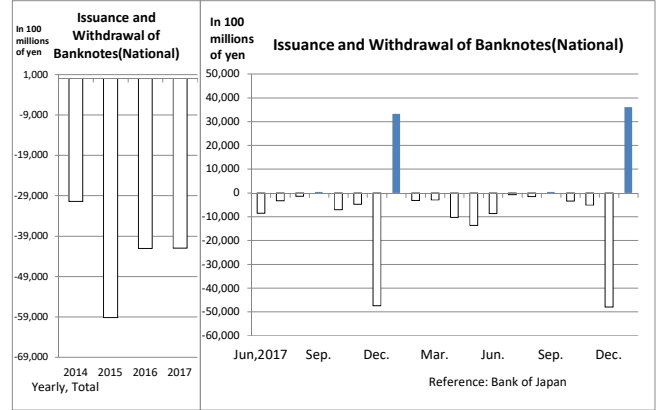

<National>