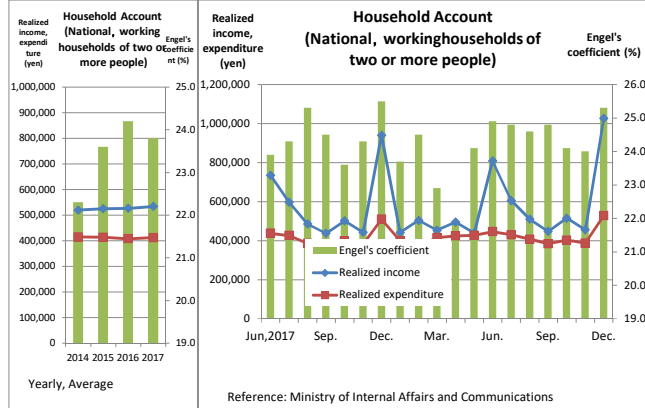

If you have any question, please call each organization.

<National>

<National>

<Yamanashi Prefecture>

<Yamanashi Prefecture>

<National>

<National>

<Yamanashi Prefecture>

<Yamanashi Prefecture>

"Minus" means that the amount of banknotes which is issued (paid) toward private banks by Bank of Japan is more than that is withdrawn (received). "Plus" means the opposite.

<National>