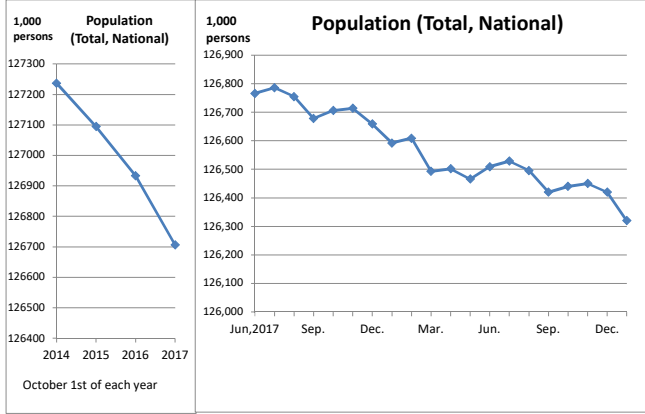

If you have any question, please call each organization.

<National>