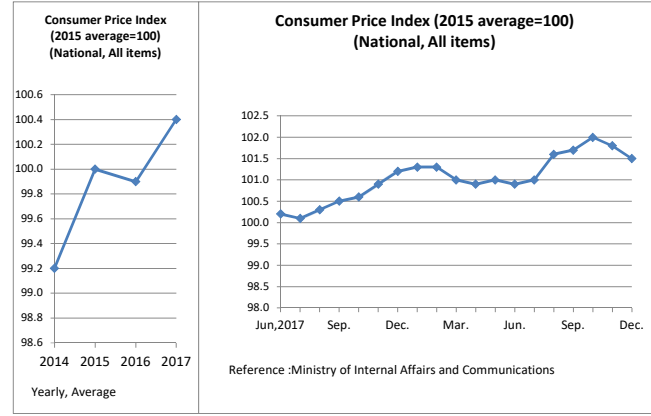

<National>