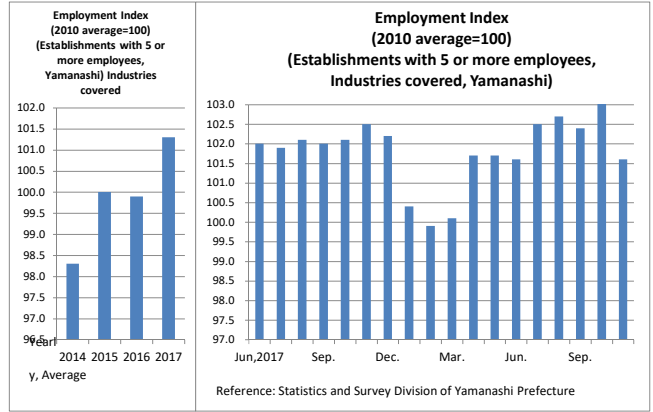

<Yamanashi Prefecture>

"Minus" means that the amount of banknotes which is issued (paid) toward private banks by Bank of Japan is more than that is withdrawn (received). "Plus" means the opposite.

<National>

<National>

<Yamanashi Prefecture>

<Yamanashi Prefecture>

On the graph above, Nominal Wage Index is on top of Real one because they have little difference.

<National>

<National>

<Yamanashi Prefecture>

<Yamanashi Prefecture>