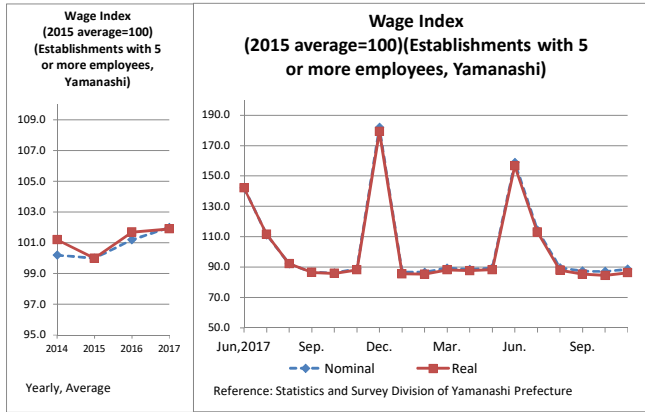

<Yamanashi Prefecture>

"Minus" means that the amount of banknotes which is issued (paid) toward private banks by Bank of Japan is more than that is withdrawn (received). "Plus" means the opposite.

<National>

<National>

<Yamanashi Prefecture>

<Yamanashi Prefecture>

On the graph above, Nominal Wage Index is on top of Real one because they have little difference.

<National>

<National>

<Yamanashi Prefecture>

<Yamanashi Prefecture>