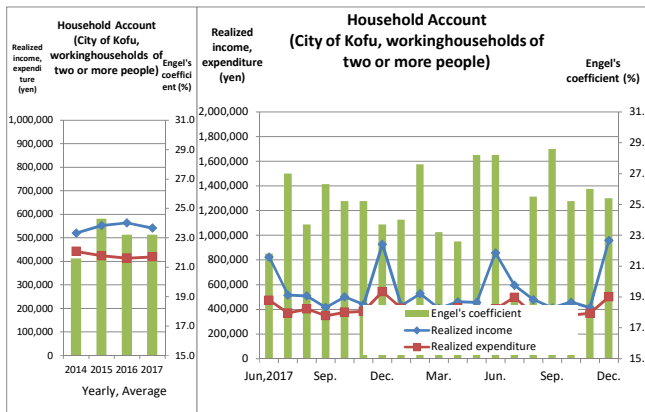

<Yamanashi Prefecture>