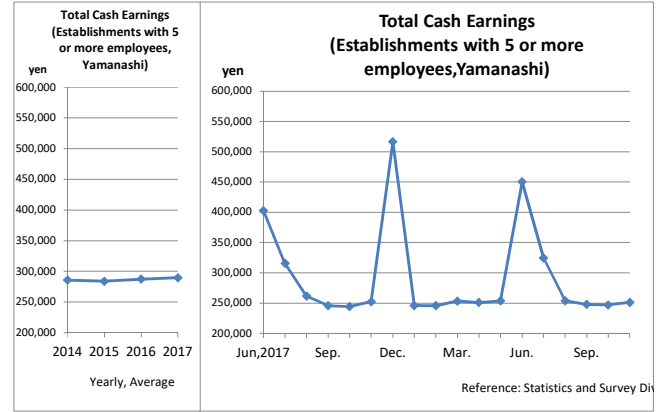

<Yamanashi Prefecture>