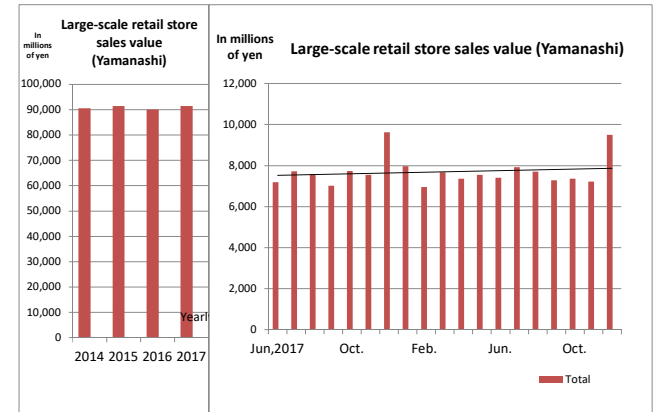

<Yamanashi Prefecture>