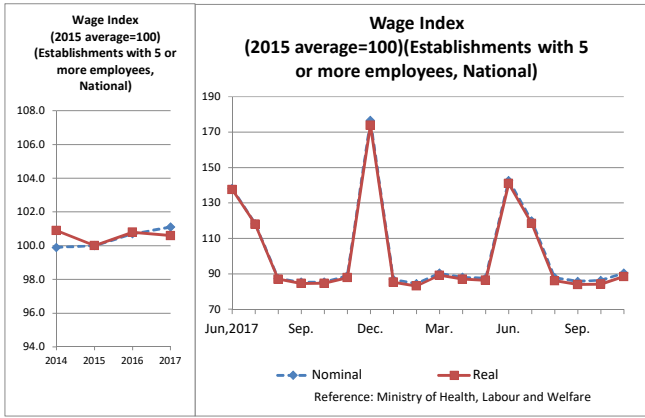

<Yamanashi Prefecture>

"Minus" means that the amount of banknotes which is issued (paid) toward private banks by Bank of Japan is more than that is withdrawn (received). "Plus" means the opposite.

<National>