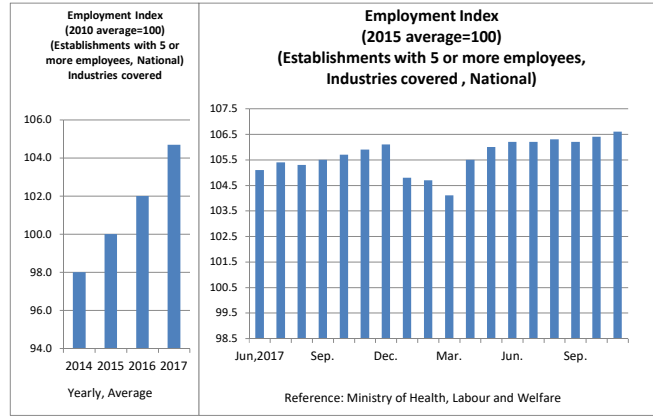

<Yamanashi Prefecture>

"Minus" means that the amount of banknotes which is issued (paid) toward private banks by Bank of Japan is more than that is withdrawn (received). "Plus" means the opposite.

<National>

<National>

<Yamanashi Prefecture>

<Yamanashi Prefecture>

On the graph above, Nominal Wage Index is on top of Real one because they have little difference.

<National>

<National>

<Yamanashi Prefecture>

<Yamanashi Prefecture>