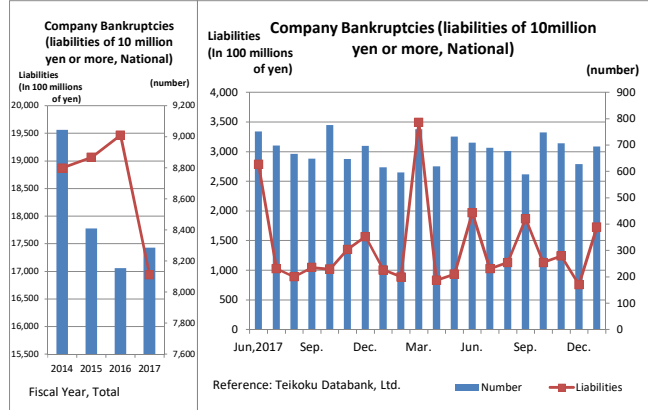

<National>