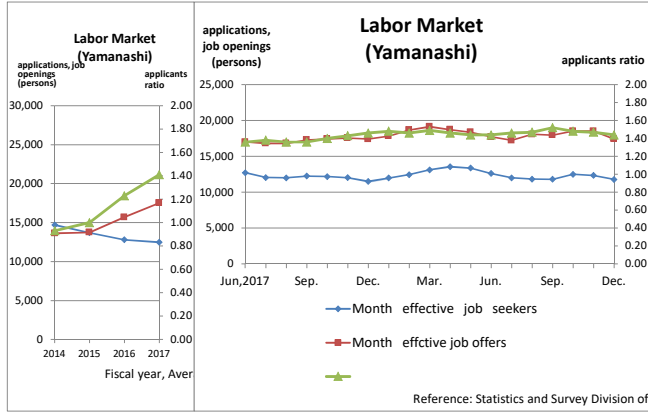

<Yamanashi Prefecture>

<National>

<National>

<Yamanashi Prefecture>

<Yamanashi Prefecture>

<National>

<National>

<Yamanashi Prefecture>

<Yamanashi Prefecture>

"Minus" means that the amount of banknotes which is issued (paid) toward private banks by Bank of Japan is more than that is withdrawn (received). "Plus" means the opposite.

<National>

<National>

<Yamanashi Prefecture>

<Yamanashi Prefecture>

On the graph above, Nominal Wage Index is on top of Real one because they have little difference.

<National>

<National>

<Yamanashi Prefecture>

<Yamanashi Prefecture>