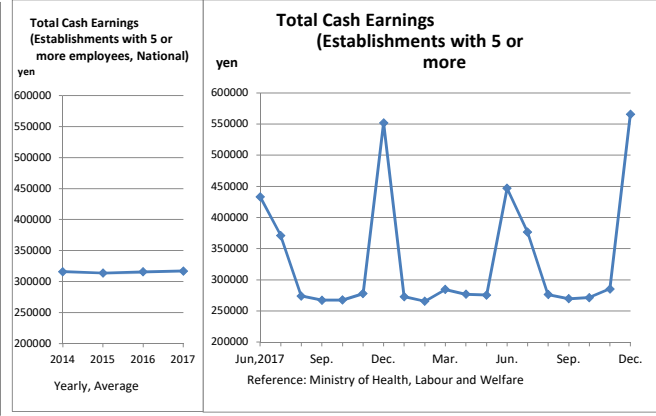

<National>